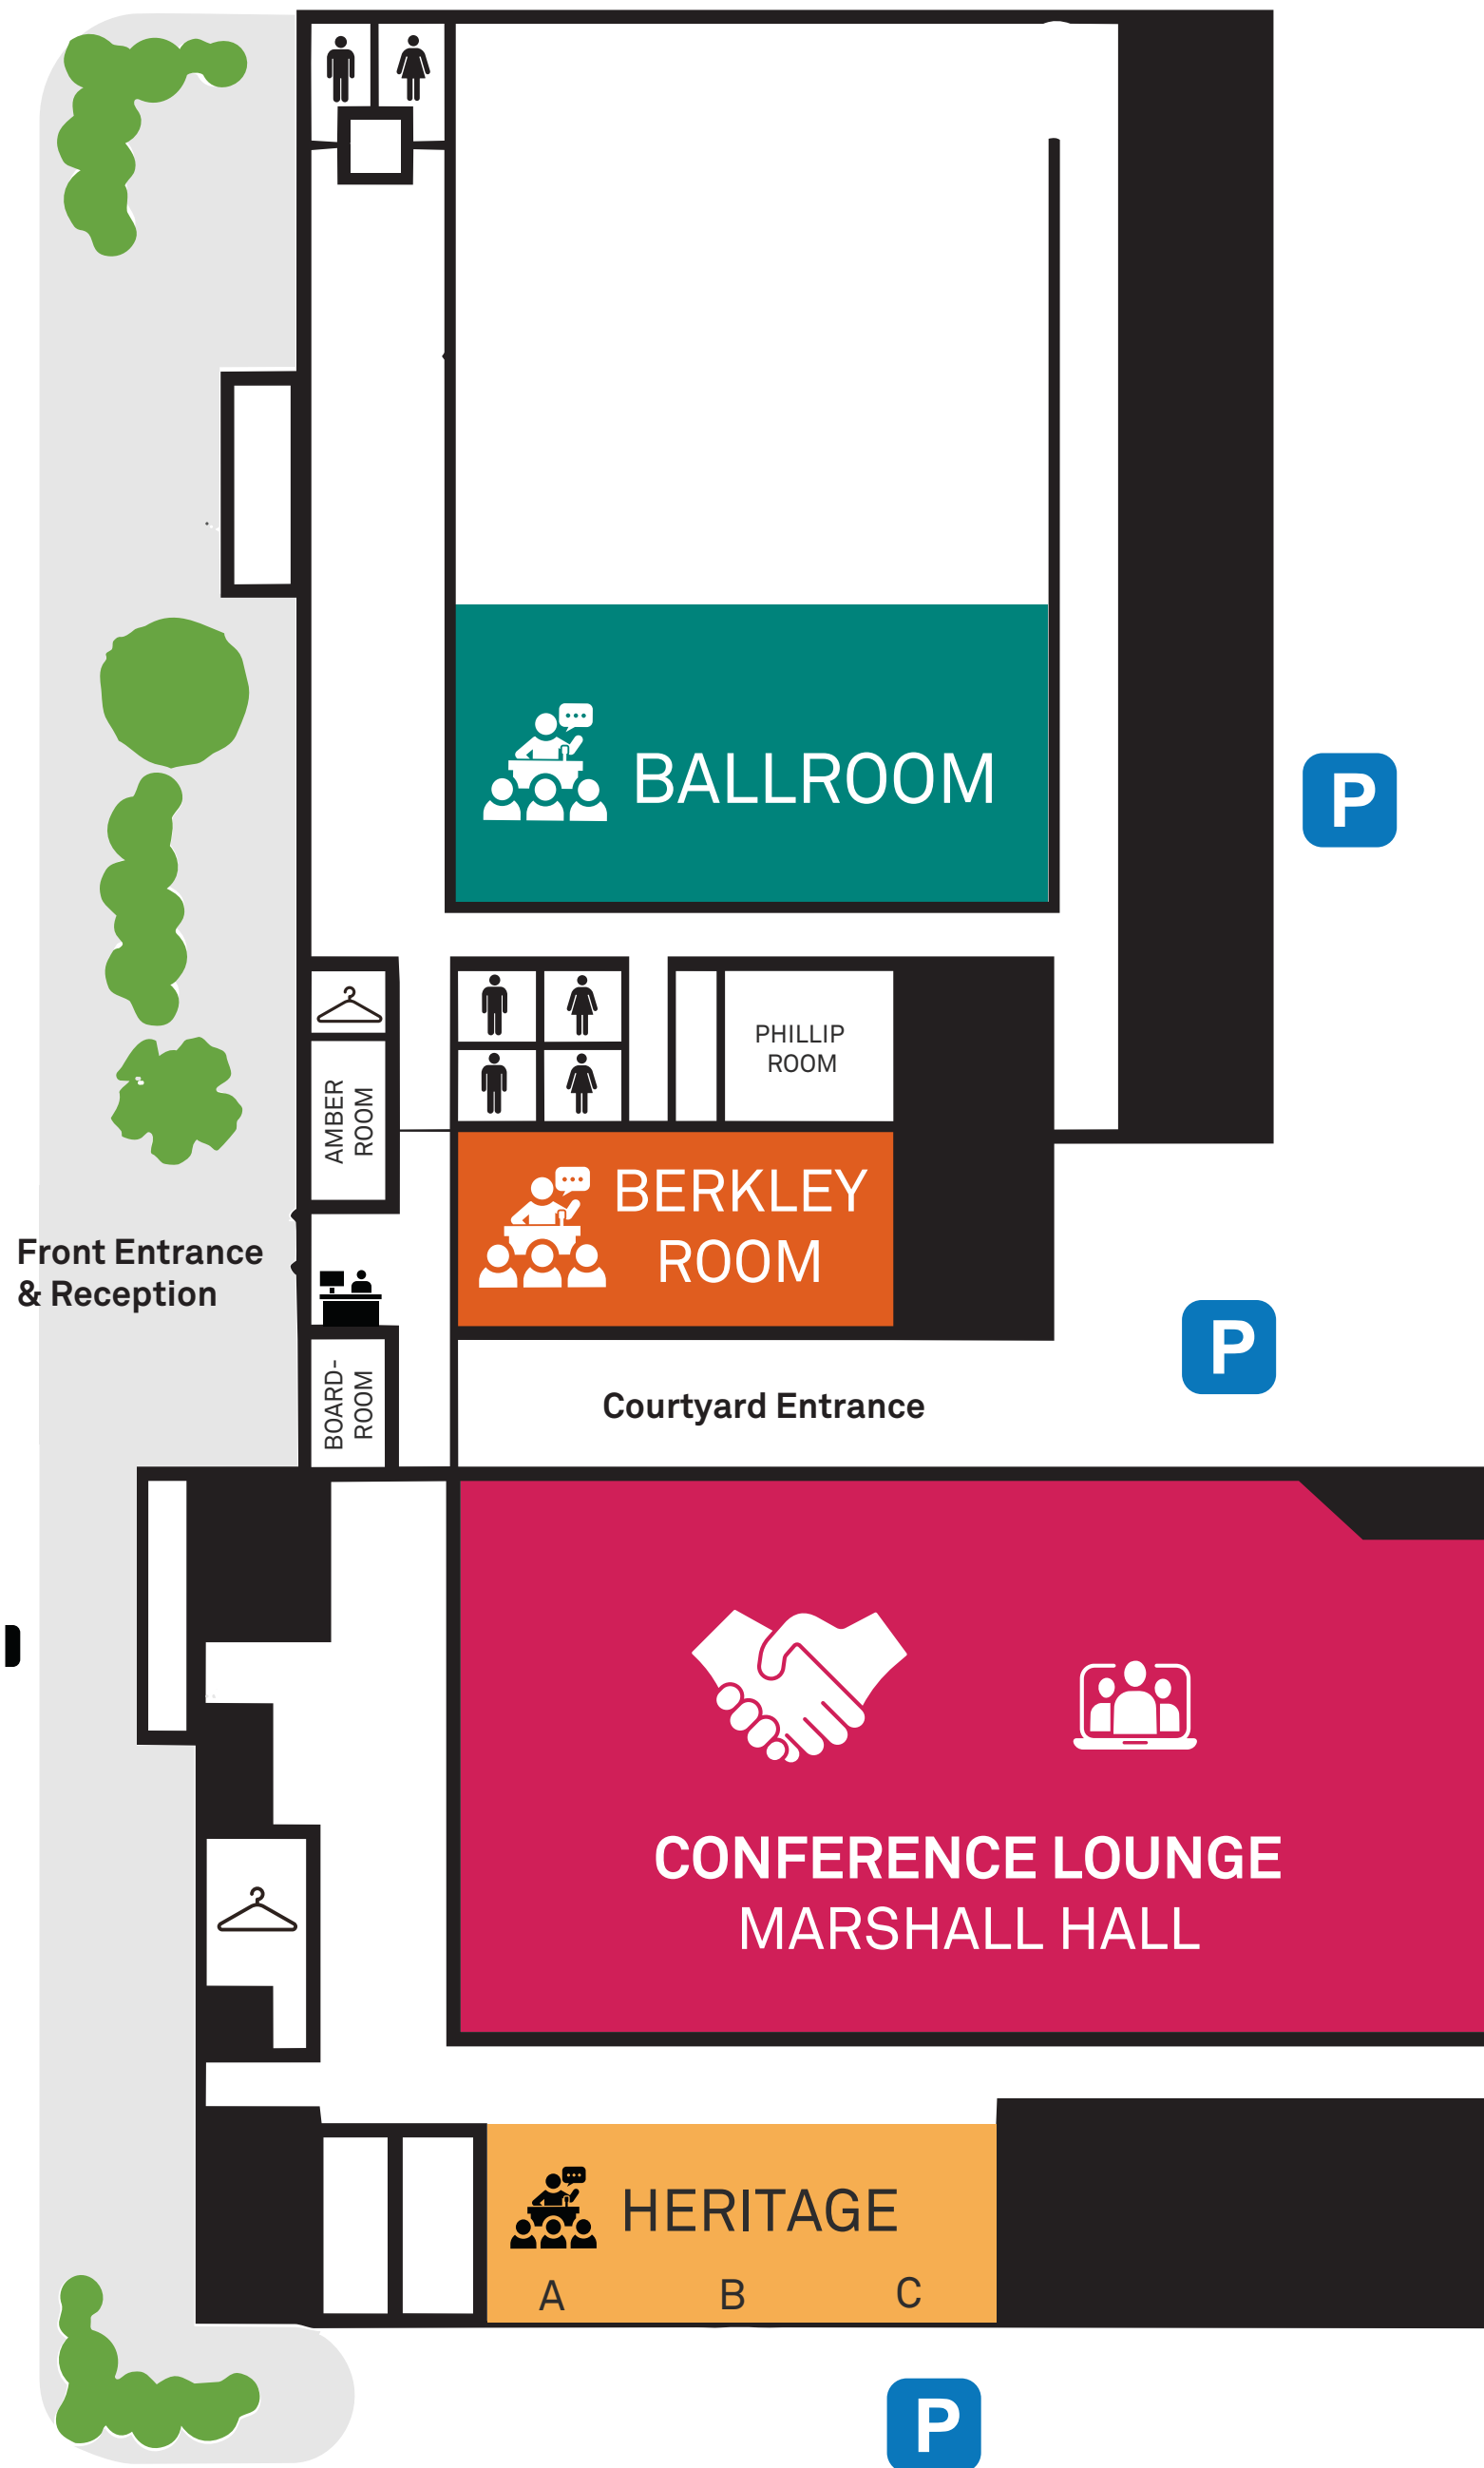

BUILDING #2:

BERKLEY ROOM

Concurrent Continuing Education & Sponsored Learning Sessions

HERITAGE A, B & C

Concurrent Continuing Education & Sponsored Learning Sessions

CONFERENCE LOUNGE (MARSHALL HALL)

Conference Lounge, Experiential Learning Hub, Ticket Purchase, Information Desk, Sponsor Displays, Happy Hour, (Wednesday) & Kreitmaker Experiential Learning Departure Hub

BALLROOM

Ask the Experts Lunch

Walk time between buildings:

~3 minutes

Please note Embassy Room is a short walk from the main Conference Centre.

For those that need assistance, a golf cart and driver is available to shuttle to and from the Embassy Room.

ONE LOCATION | TWO BUILDINGS

BUILDING #1:

EMBASSY ROOM

General Session Space, Continuing Education & Sponsored Learning

BUILDING #2 (BINGEMANS CONFERENCE CENTRE):

BERKLEY ROOM

Concurrent Continuing Education & Sponsored Learning Sessions