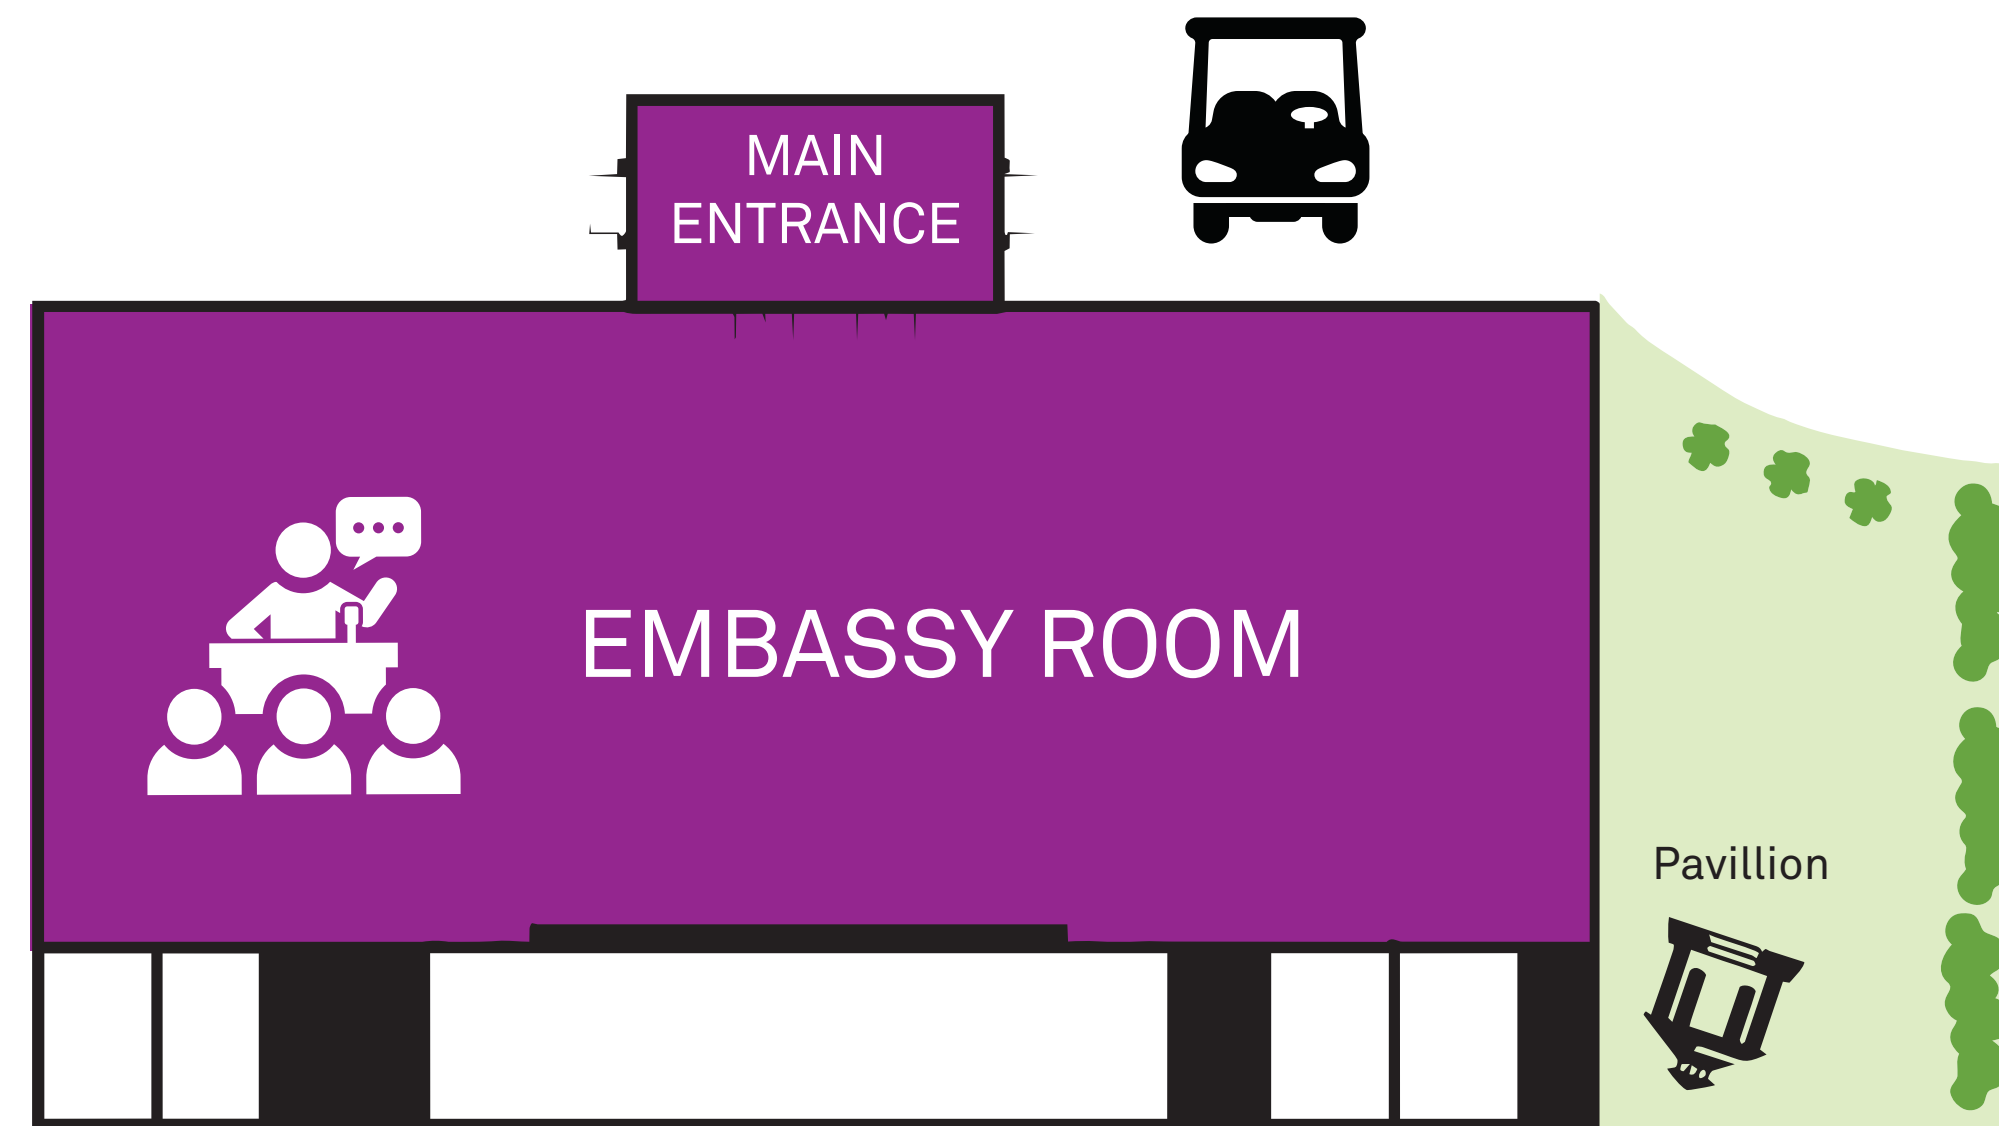

ONE LOCATION | TWO BUILDINGS

BUILDING #1:

EMBASSY ROOM

General Session Space, Continuing Education & Sponsored Learning

BUILDING #2:

BERKLEY ROOM

Concurrent Continuing Education & Sponsored Learning Sessions

HERITAGE A, B & C

Concurrent Continuing Education & Sponsored Learning Sessions

CONFERENCE LOUNGE (MARSHALL HALL)

Conference Lounge, Experiential Learning Hub, Ticket Purchase, Information Desk, Sponsor Displays, Happy Hour, (Wednesday) & Kreitmaker Experiential Learning Departure Hub

BALLROOM

Ask the Experts Lunch

Walk time between buildings:

~3 minutes

Please note Embassy Room is a short walk from the main Conference Centre.

For those that need assistance, a golf cart and driver is available to shuttle to and from the Embassy Room.

MAP LEGEND

- Meeting Spaces
- Conference Lounge
- Bus Pick-up/Drop Off
- First Aid
- Coat Room
- Ticket Purchase/Information Desk
- Venue Reception
- Golf Cart Transfer to/from Embassy
- Parking
- EV Charging Station